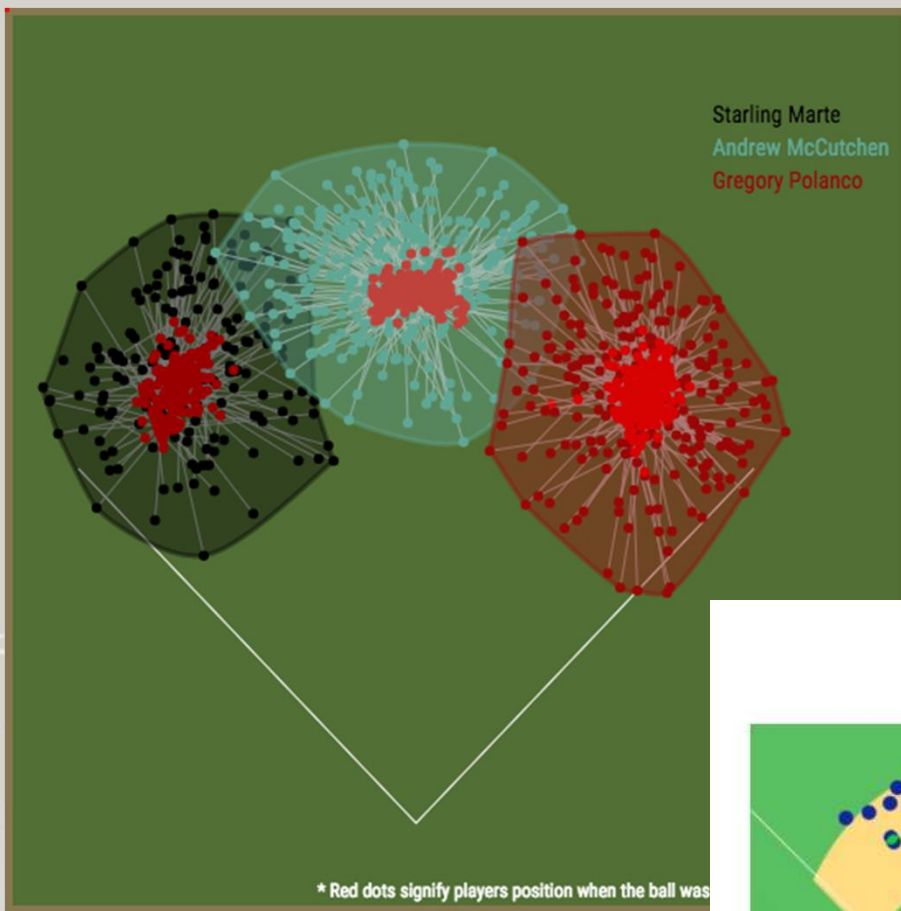

# Baseball

# Baseball

Manny Machado lines out to center fielder Kevin Kiermaier.