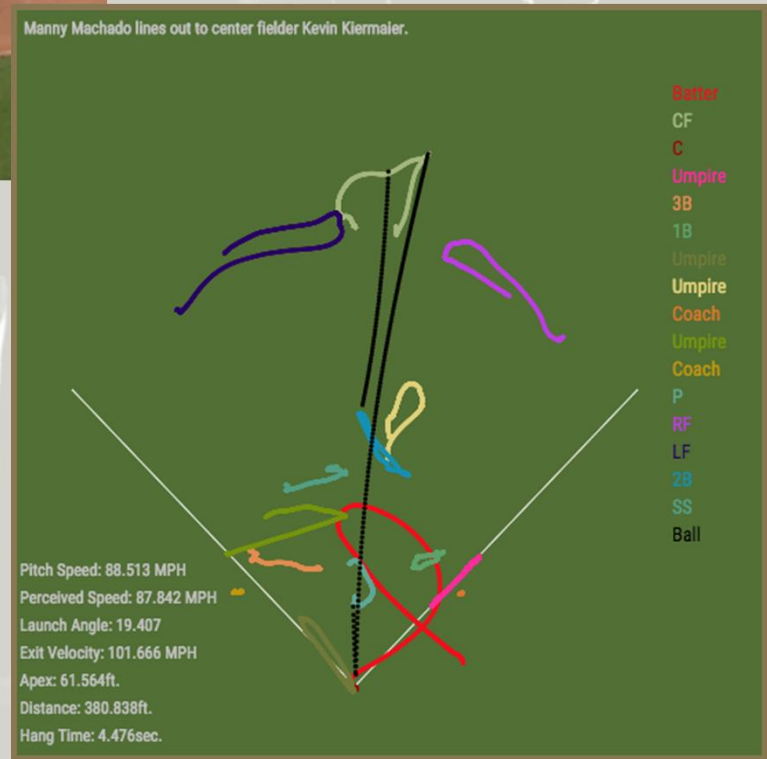

# Baseball

# Baseball

Manny Machado lines out to center fielder Kevin Kiermaier.